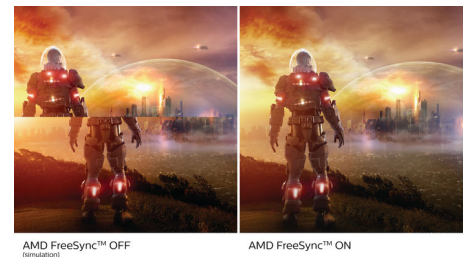

Ultra-smooth gaming

Gaming shouldn't be a choice between choppy gameplay or broken frames. With the new Philips monitor it doesn't have to be. Get fluid, artefact-free performance at virtually any frame rate with AMD FreeSync™ technology, smooth, quick refresh and ultra-fast response time.

reddot award 2018
winner

Red Dot Design Award

Red Dot stands for belonging to the best in design and business. The design communicates the promise of innovation through a very thin panel and minimal stand archetype, allowing the monitor to blend seamlessly into the home.

Zero Bezel

UltraSlim

USB-C

Quad HD

MultiView

Ultra Wide-Color

HDR

AMD FreeSync

HDMI