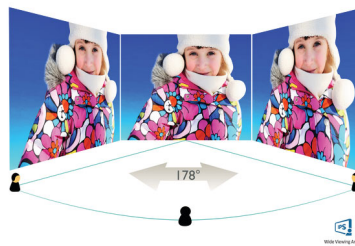

IPS technology

IPS displays use an advanced technology that gives you extra-wide viewing angles of 178/178 degrees, making it possible to view the display from almost any angle. Unlike standard TN panels, IPS displays give you remarkably crisp images with vivid colours, making them ideal not only for Photos, movies and web browsing, but also for professional applications that demand colour accuracy and consistent brightness at all times.