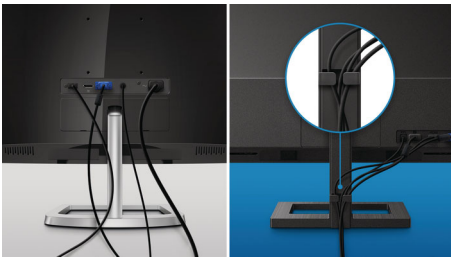

Cable management

Cable management is an intimate design that maintains a tidy workspace by organising the cables and wires required for the operation of a display device.