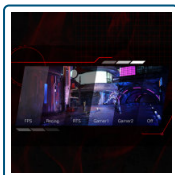

1500R Curved

Curved design wraps around you putting you at the center of the action and provides an immersive gaming experience.

Low Input Lag

Unleash your reflexes by switching to the AOC Low Input Lag mode. Forget graphical frills: this mode rewires the monitor in favour of raw response time, giving the ultimate edge in hair trigger stand offs.

G-menu

AOC G-Menu is a free tool that you can install on your PC to have complete customization paired with maximum convenience for any AOC or AGON monitor

6 Games mode

Tailor your display to the game with a click of a button. Switch settings between in-built presets for FPS, racing, or RTS games, or customise your own ideal conditions and save them. The AOC Settings KeyPad makes switching profiles or adjusting features quick and easy.

Exterior

Monitor colour	Black Red
Bezel Type	Borderless
Removable Stand	✓

Ergonomics

Vesa Wallmount	100x100
Tilt	-4° +/-1°~21.5° +/-1.5° °

Multimedia

Audio Input	Line in
Built-in Speakers	2 W x 2
Audio output	Headphone out (3,5mm)